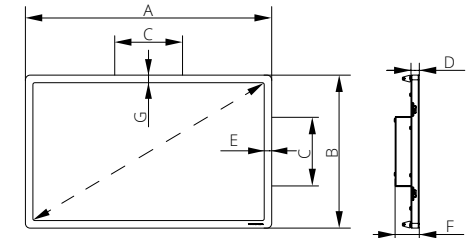

Screen resolution
 1920x1080

Connection
 Wifi

Don't expose to direct sunlight.
 Resist to heat up to 30°C maximum.

DIMENSIONS (mm)

	21,5"
A	527
B	323
C	170
D	16
E	26
F	52
G	29

WI