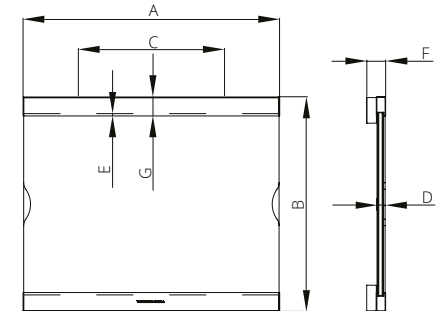

DOWNSIZE VOLUME
11mm thickness

INNOVATIVE BRACKETS

Innovative fixing system for an easy and simple set up.

TECHNICAL SPECIFICATIONS

Color
Brushed aluminum

Low voltage
24 Volts

Brightness
3600 LUX (A4)

Up to 80,000 hours of use -
56 LEDs (A4)

DIMENSIONS (mm)

	A4	A3
A	298.4	297
B	249.6	336.6
C	170	170
D	11	11
E	2	2.2
F	22	22
G	23	23

50 route de la Reine,
92100 Boulogne-Billancourt/France
T+33 (01)49 21 00 61/F+33 (01) 70 24 85 59 /
E contact@vitrinemedias.com/www.vitrinemedias.com